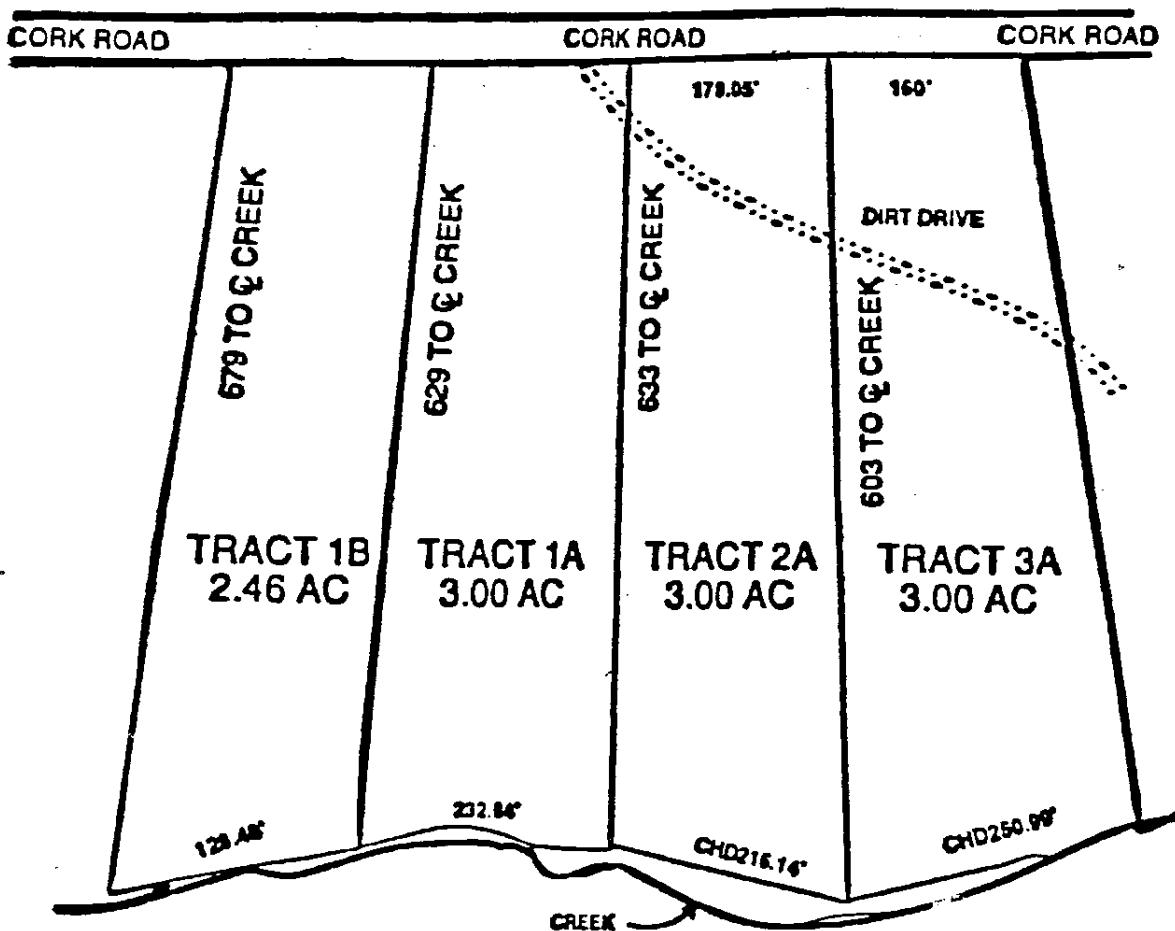

FROM JACKSON:

Take Hwy. 23 South, Go out approx 5 miles, Turn Left onto Mount Pleasant Church Rd. Take the 2nd Left onto Cork Rd. Cross over The R/R Tracks. Property is on the Right about 1 mile out.

*****Watch For Our Sign*****