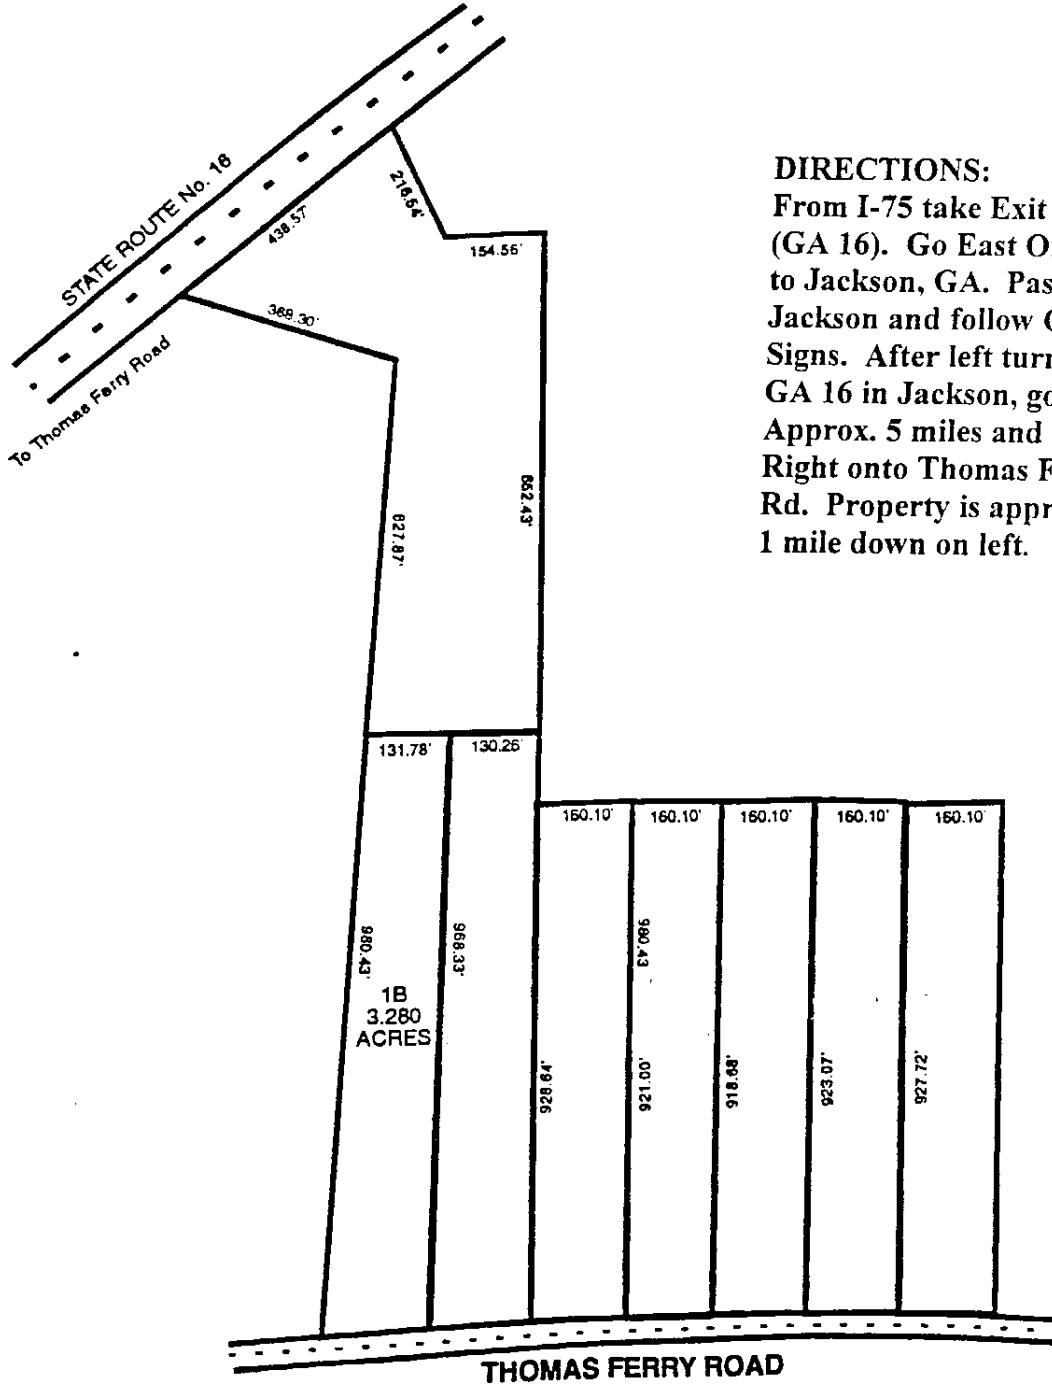

**DIRECTIONS:**  
From I-75 take Exit 205 (GA 16). Go East On 16 to Jackson, GA. Pass thru Jackson and follow GA 16 Signs. After left turn onto GA 16 in Jackson, go Approx. 5 miles and turn Right onto Thomas Ferry Rd. Property is approx. 1 mile down on left.