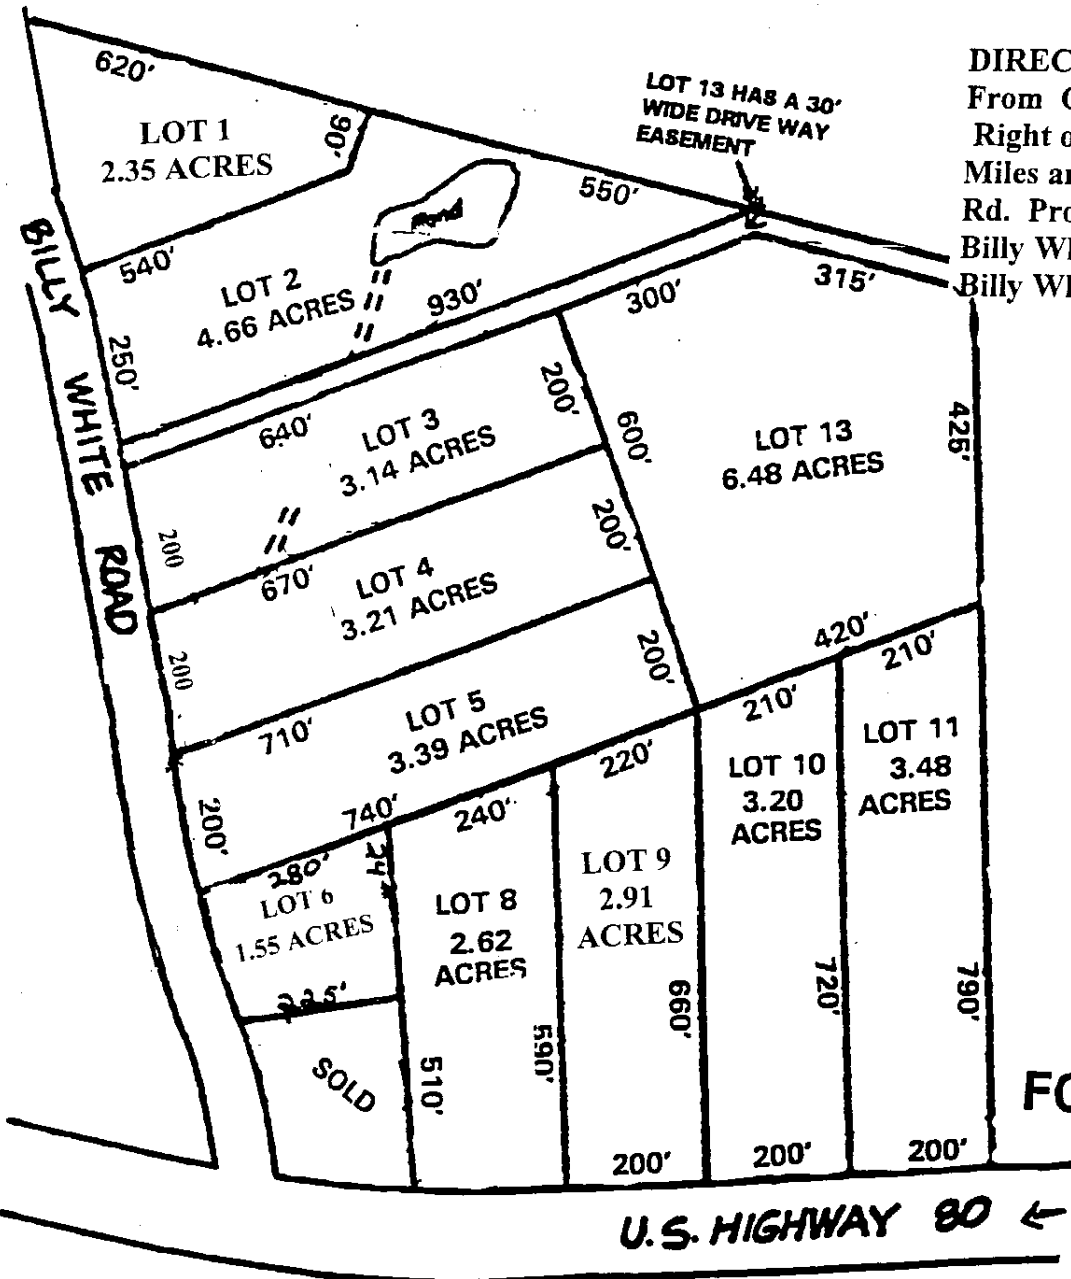

DIRECTIONS:
From GA 341 South in Roberta to
Right onto Hwy. 80. Go approx. 8
Miles and turn right onto Billy White
Rd. Property on right on 80 before
Billy White Rd. and on the right side
of Billy White Rd.

**PASTURES
AND TREES**

**SOMETHING
FOR EVERYONE**

U.S. HIGHWAY 80 ← FROM ROBERTA

SITE BUILT HOMES ONLY