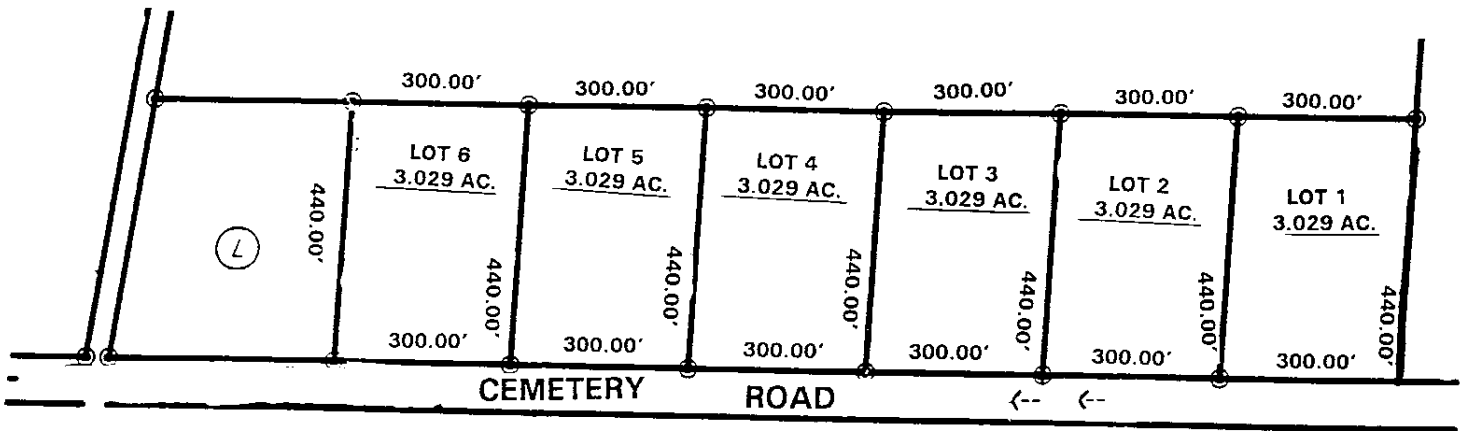

CONVENIENT TO I-75

**DIRECTIONS:
FROM MACON: GO SOUTH ON
I-75 TO EXIT 102 (HWY 257)
TURN LEFT AND GO OUT 1
MILE TO CEMETERY RD. GO
DOWN APPROX. 1 MILE AND
THE PROPERTY IS ON THE
RIGHT.**

CLOSE TO CORDELE