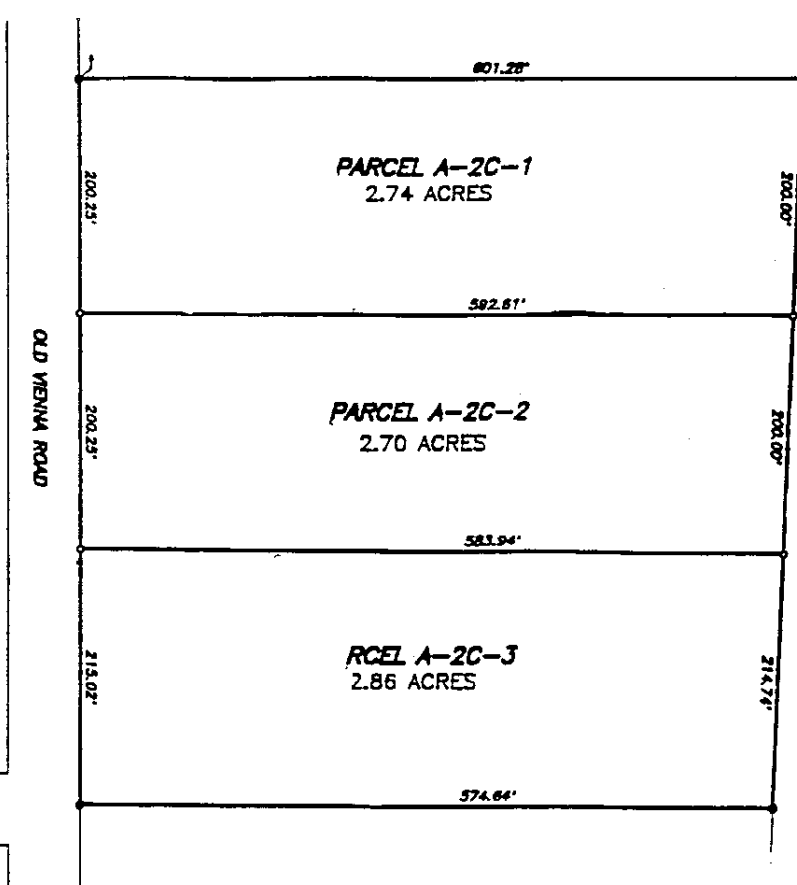

DIRECTIONS:
 HWY 75 SOUTH FROM PERRY
 TAKE EXIT 127 (HWY 26) TURN
 RIGHT AND GO APPROX 2 ½
 MILES THEN GO LEFT ON TO
 HWY 41 GO OUT APPROX. 1 MILE
 THEN TURN RIGHT ONTO OLD
 VIENNA RD. GO OUT APPROX
 3 MILES PROPERTY IS ON THE LEFT
 RIGHT BEFORE WILLIAMS CIRCLE
 (WILLIAMS CIRCLE IS ON THE RIGHT)

**EACH LOT IS OPEN IN FRONT
WOODED IN THE BACK!!!**