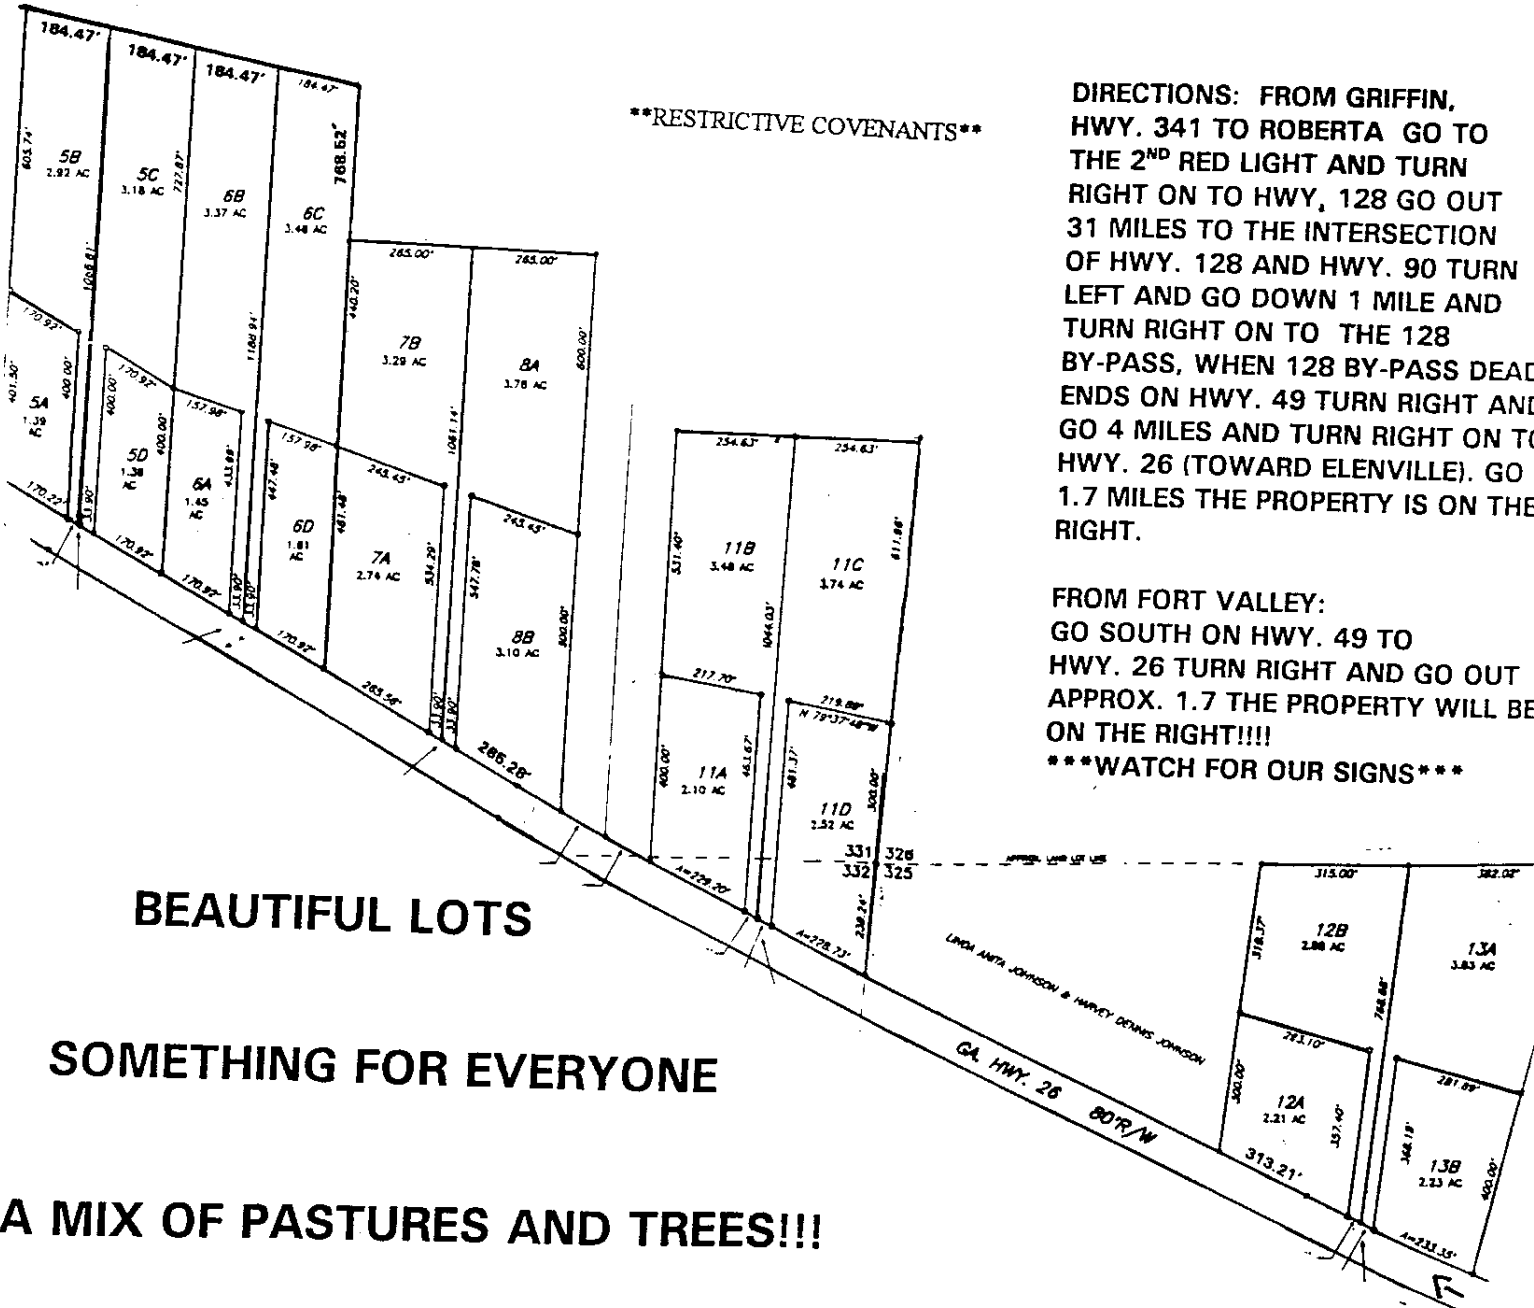

RESTRICTIVE COVENANTS

DIRECTIONS: FROM GRIFFIN, HWY. 341 TO ROBERTA GO TO THE 2ND RED LIGHT AND TURN RIGHT ON TO HWY, 128 GO OUT 31 MILES TO THE INTERSECTION OF HWY. 128 AND HWY. 90 TURN LEFT AND GO DOWN 1 MILE AND TURN RIGHT ON TO THE 128 BY-PASS, WHEN 128 BY-PASS DEAD ENDS ON HWY. 49 TURN RIGHT AND GO 4 MILES AND TURN RIGHT ON TO HWY. 26 (TOWARD ELENVILLE). GO 1.7 MILES THE PROPERTY IS ON THE RIGHT.

FROM FORT VALLEY: GO SOUTH ON HWY. 49 TO HWY. 26 TURN RIGHT AND GO OUT APPROX. 1.7 THE PROPERTY WILL BE ON THE RIGHT!!!!

*****WATCH FOR OUR SIGNS*****

BEAUTIFUL LOTS

SOMETHING FOR EVERYONE

A MIX OF PASTURES AND TREES!!!