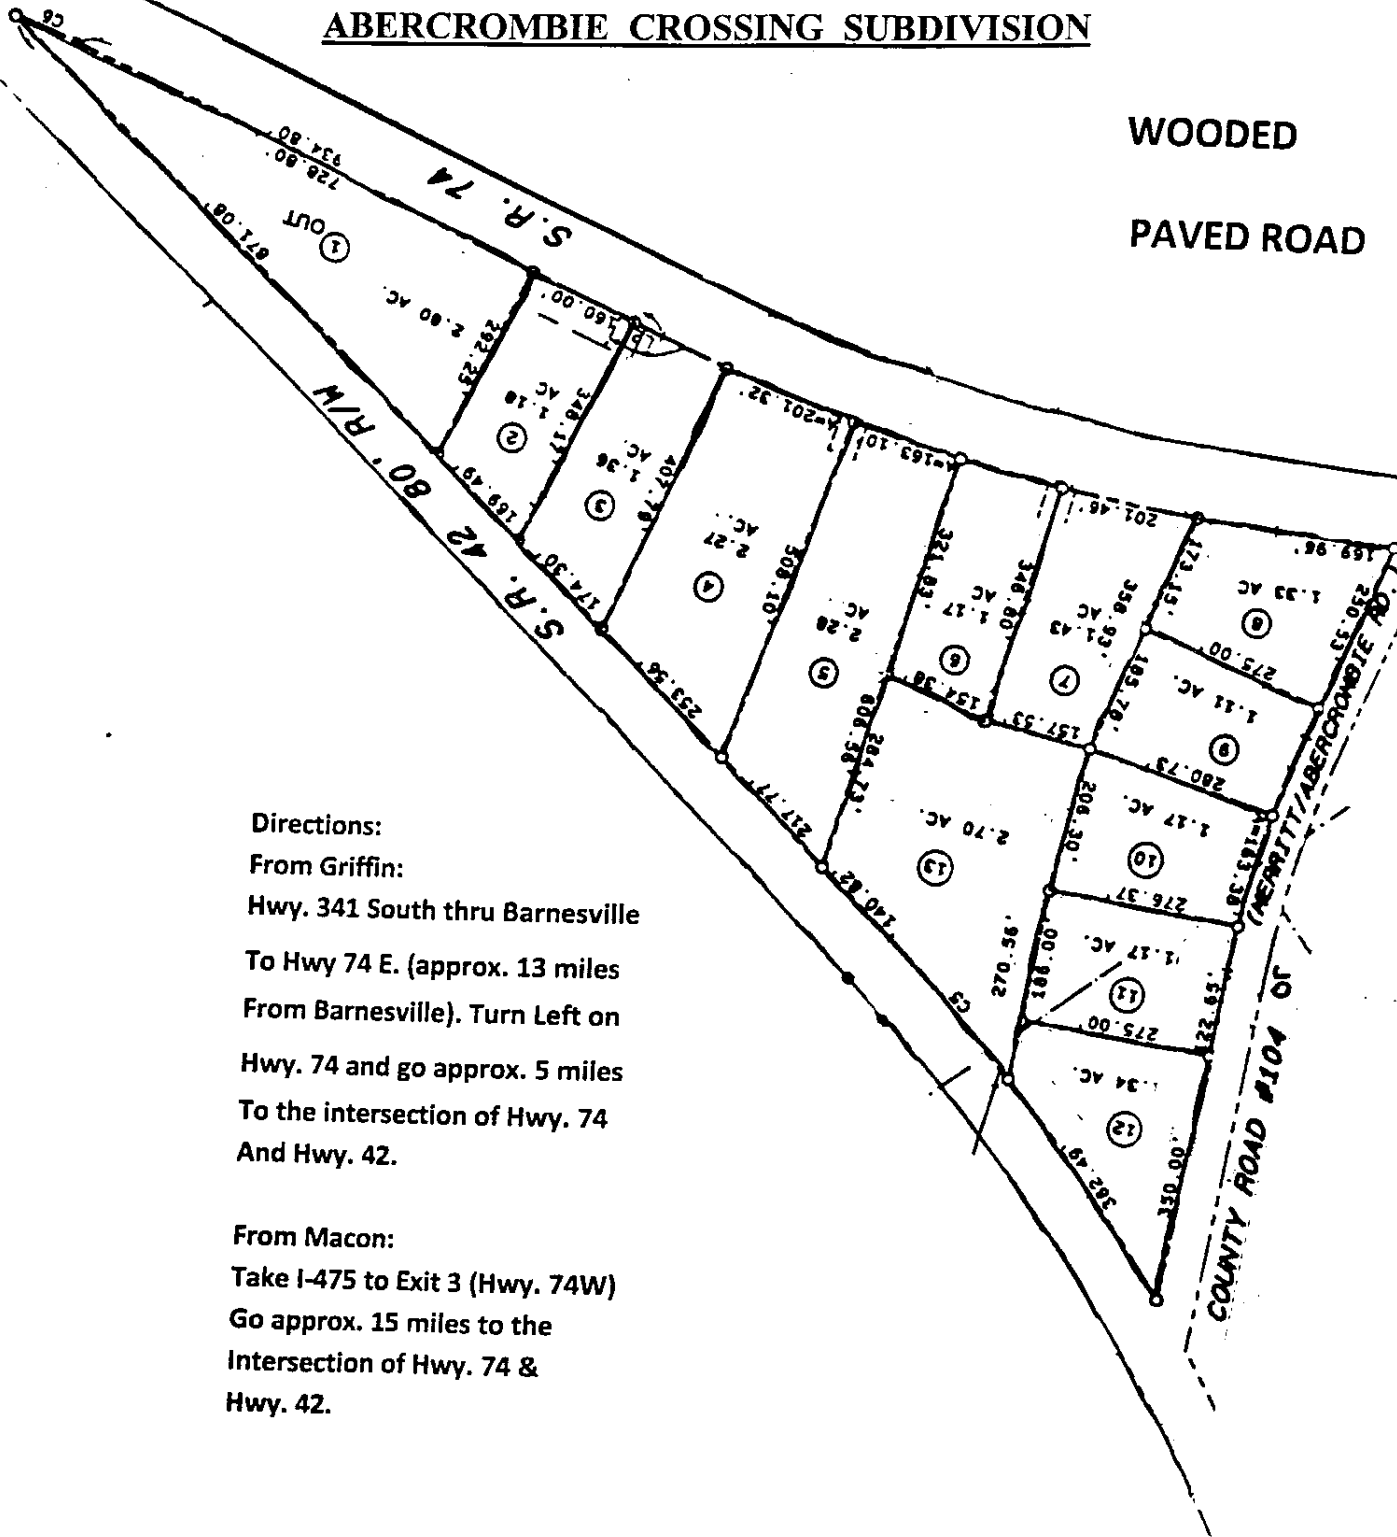

WOODED

PAVED ROAD

**Directions:**

From Griffin:

Hwy. 341 South thru Barnesville

To Hwy 74 E. (approx. 13 miles

From Barnesville). Turn Left on

Hwy. 74 and go approx. 5 miles

To the intersection of Hwy. 74

And Hwy. 42.

From Macon:

Take I-475 to Exit 3 (Hwy. 74W)

Go approx. 15 miles to the

Intersection of Hwy. 74 &

Hwy. 42.