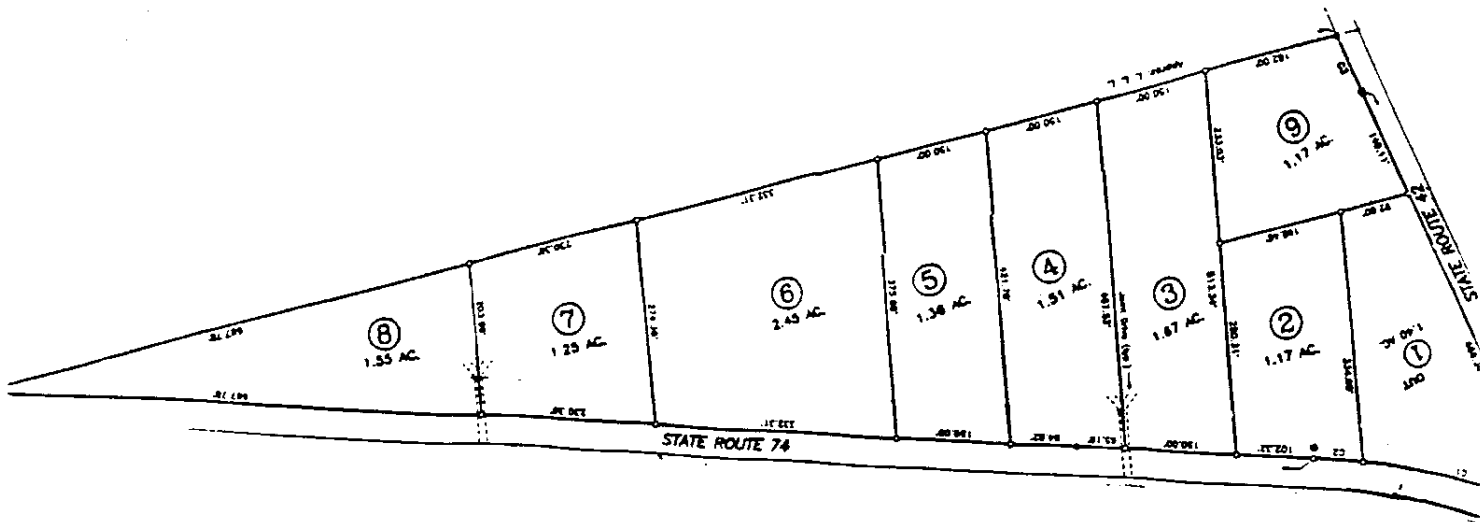

WOODED

Directions:

From Griffin:

**Hwy. 341 South thru Barnesville
To Hwy 74 E. (approx. 13 miles
From Barnesville). Turn Left on
Hwy. 74 and go approx. 5 miles
To the intersection of Hwy. 74
And Hwy. 42.**

From Macon:

**Take I-475 to Exit 3 (Hwy. 74W)
Go approx. 15 miles to the
Intersection of Hwy. 74 &
Hwy. 42.**

PAVED ROAD