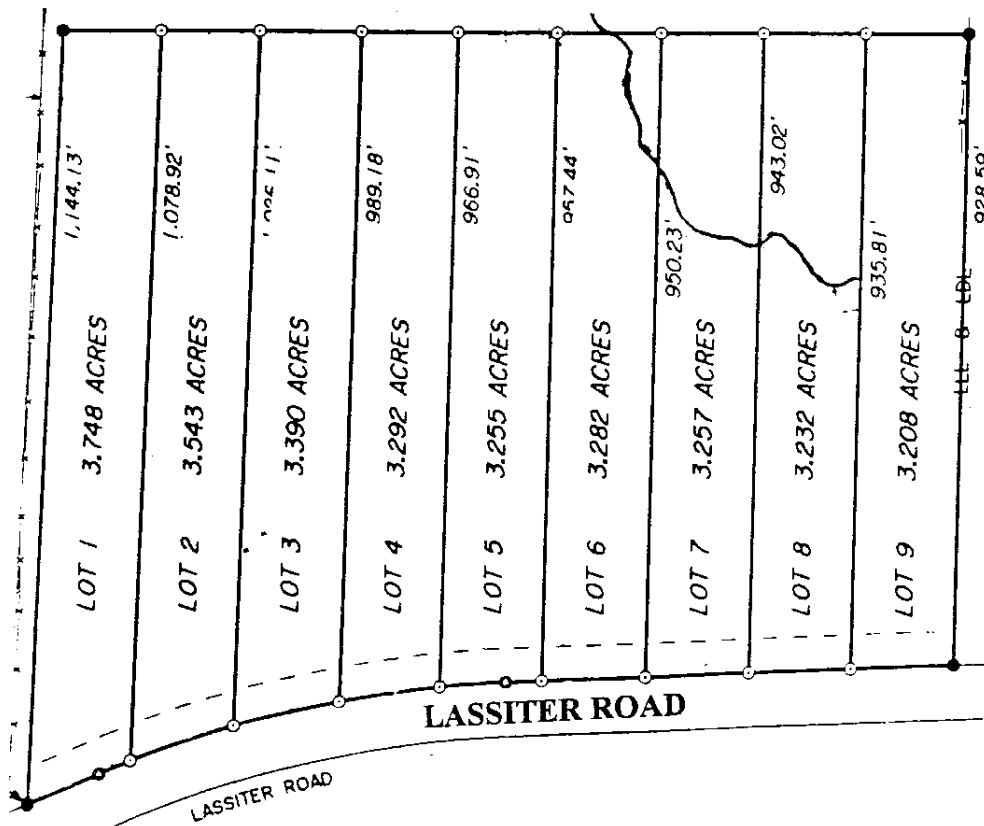

DIRECTIONS:
FROM I-75 TAKE EXIT #98
(TOWARD HIGH FALLS)
GO OUT APPROX 4 ½ MILES TO
TINGLE RD. TURN RIGHT THEN
GO APPROX 1 ½ MILES TO 4-WAY
STOP, GO STRAIGHT BUT NOTE
THAT THE ROAD NAME CHANGES
TO TEAGLE, GO APPROX 2 ½ TO THE
NEXT STOP SIGN GO STRAIGHT BUT
NOTE THAT RD NAME CHANGES TO
CRAIG AT THE END OF CRAIG TURN
RIGHT ON TO FREEMAN RD. AND GO TO
THE TOP OF THE HILL TURN LEFT ONTO
LASSITER RD. FOLLOW THIS OUT APPROX
2 MILES TO THE 4-WAY STOP, GO STRAIG
THRU THEN PROPERTY WILL BE UP APPX
1 MILE ON THE LEFT.

*****WATCH FOR OUR SIGNS*****

****NOTE: LOTS 6,7 AND 8 HAVE A SMALL CREEK****

BEAUTIFUL LOTS WITH A MIX OF PASTURE AND TREES