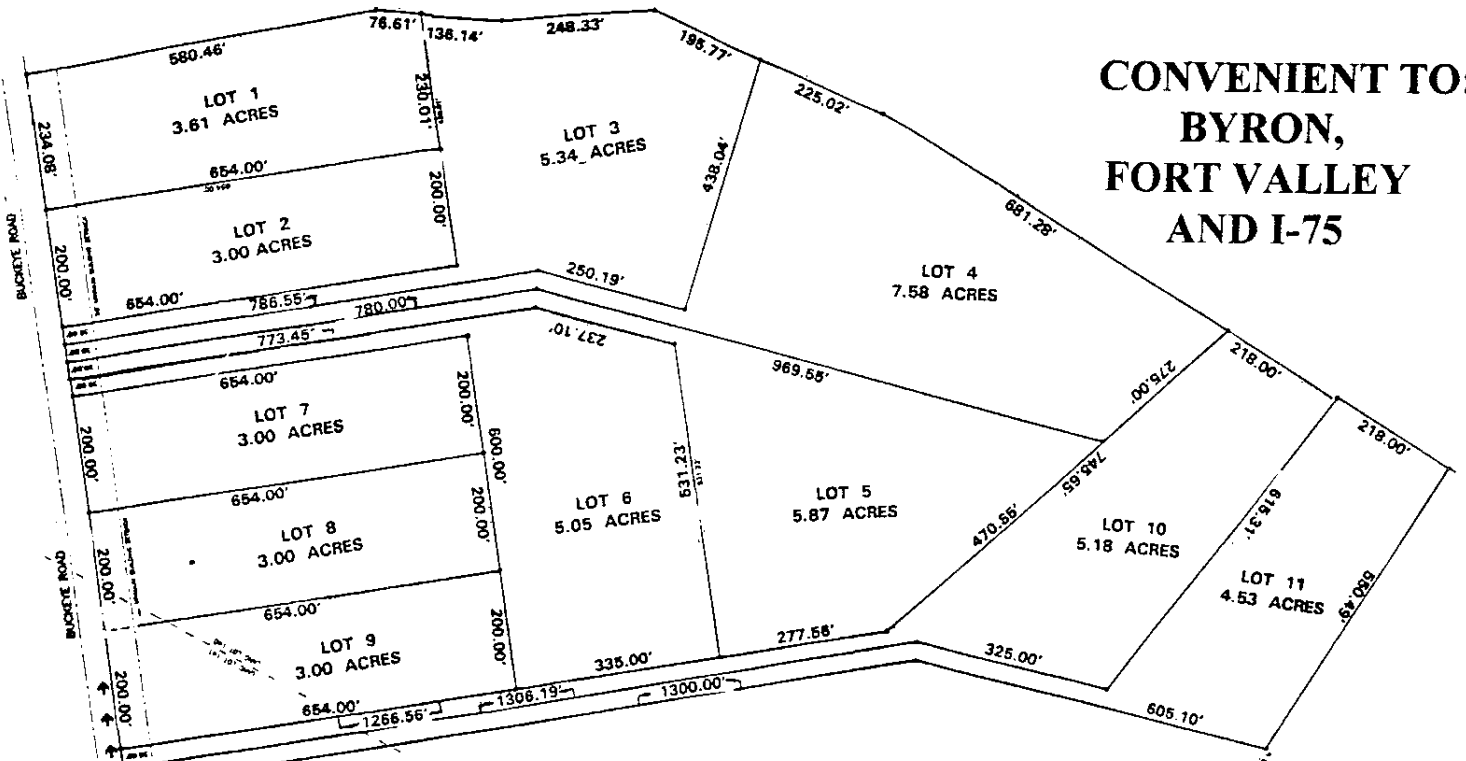

**CONVENIENT TO:
BYRON,
FORT VALLEY
AND I-75**

DIRECTIONS:
FROM FORT VALLEY TAKE
GA HWY 96 TOWARDS I-75 GO
OUT APPROX 3 MILES AND THE
PROPERTY WILL BE ON YOUR
RIGHT. PROPERTY ALSO ON
WILLIAMS RD. AND BUCKEYE RD.

FROM I-75:
TAKE EXIT #44 TOWARDS FORT
VALLEY GO APPROX 8 MILES
AND PROPERTY WILL BE ON YOUR
LEFT. AND ALSO ON BUCKEYE RD.
AND WILLIAMS RD.
*****WATCH FOR OUR SIGNS*****