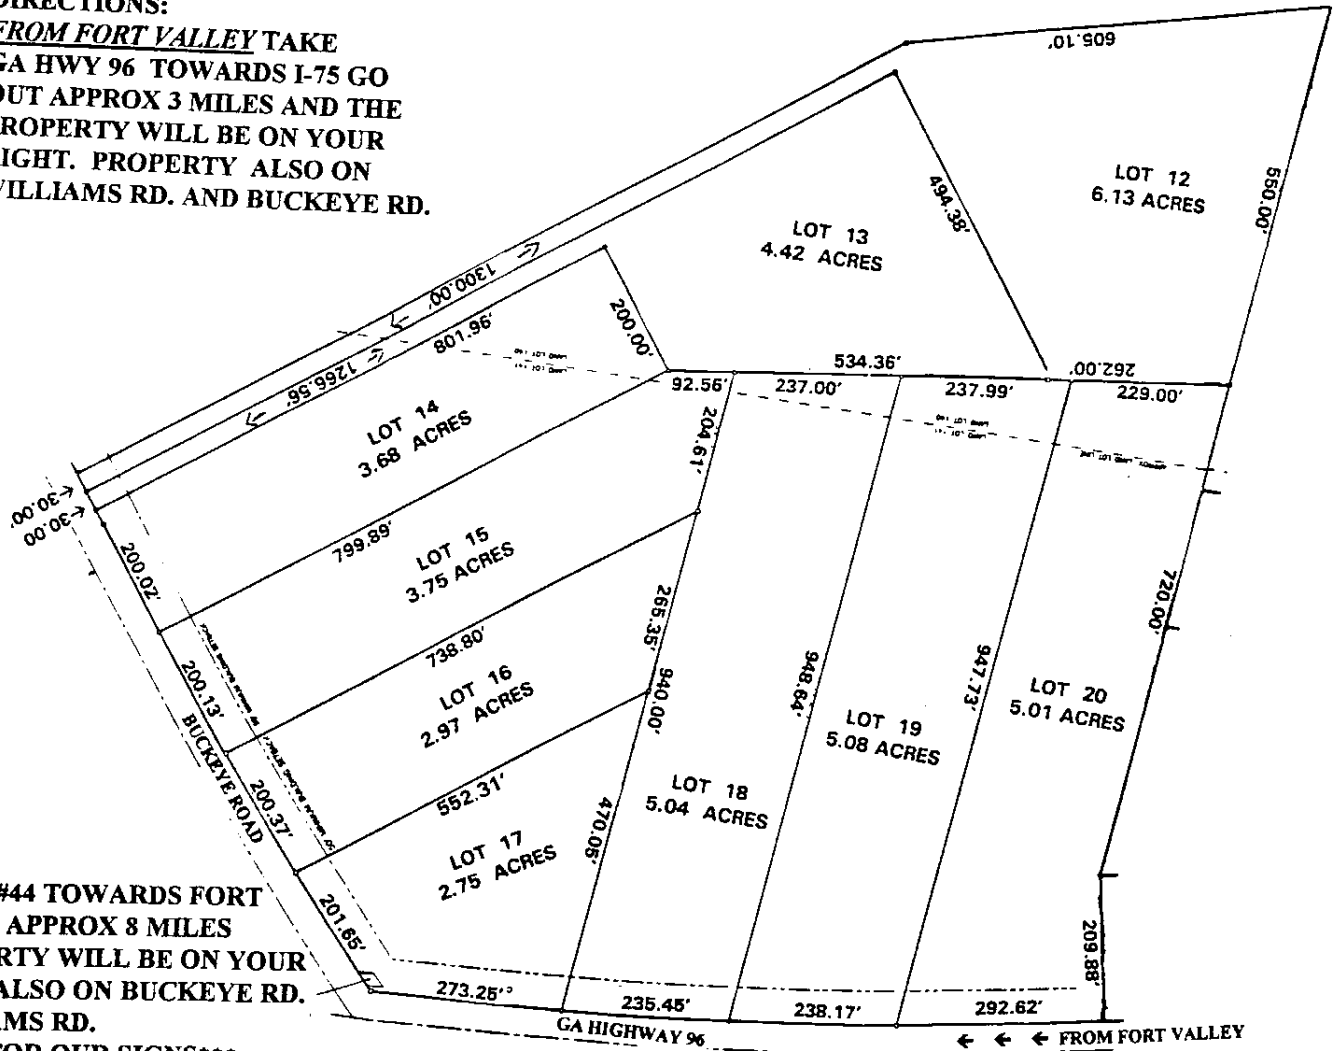

DIRECTIONS:

FROM FORT VALLEY TAKE
GA HWY 96 TOWARDS I-75 GO
OUT APPROX 3 MILES AND THE
PROPERTY WILL BE ON YOUR
RIGHT. PROPERTY ALSO ON
WILLIAMS RD. AND BUCKEYE RD.

FROM I-75:
TAKE EXIT #44 TOWARDS FORT
VALLEY GO APPROX 8 MILES
AND PROPERTY WILL BE ON YOUR
LEFT. AND ALSO ON BUCKEYE RD.
AND WILLIAMS RD.