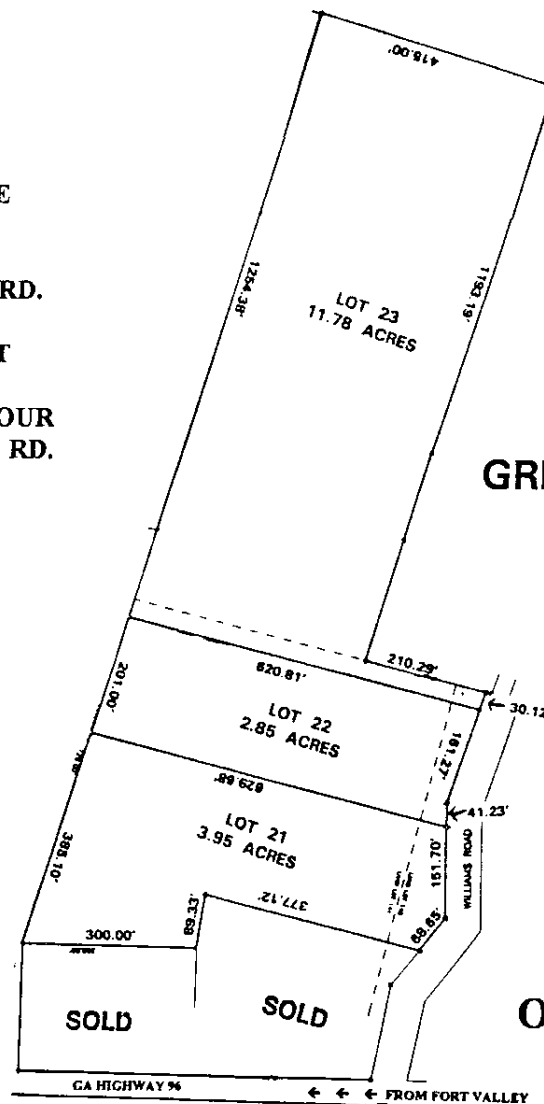

**DOUBLE WIDES
OR NEW SINGLEWIDES
(WITH SHINGLED ROOF)**