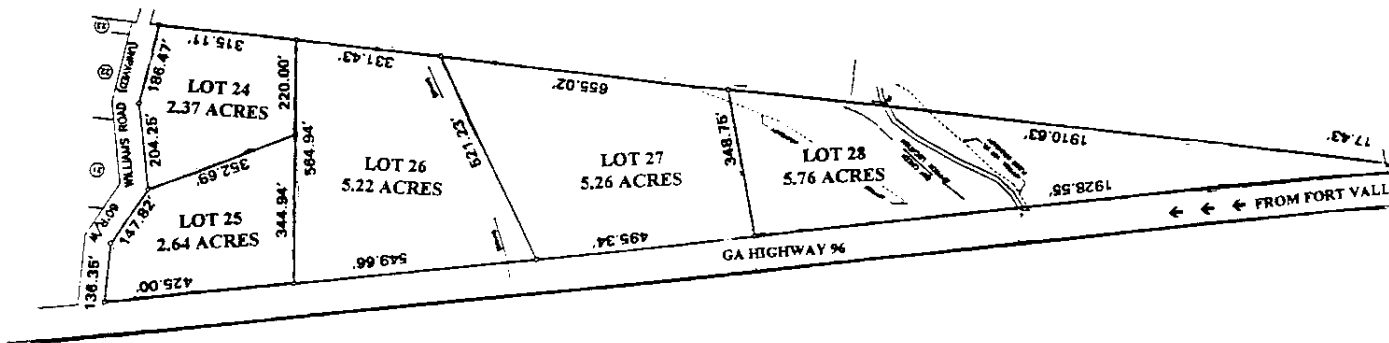

DIRECTIONS:

FROM FORT VALLEY TAKE
GA HWY 96 TOWARDS I-75 GO
OUT. APPROX 3 MILES AND THE
PROPERTY WILL BE ON YOUR
RIGHT. PROPERTY ALSO ON
WILLIAMS RD. AND BUCKEYE RD.

FROM I-75:
TAKE EXIT #44 TOWARDS FORT
VALLEY GO APPROX 8 MILES
AND PROPERTY WILL BE ON YOUR
LEFT. AND ALSO ON BUCKEYE RD.
AND WILLIAMS RD.