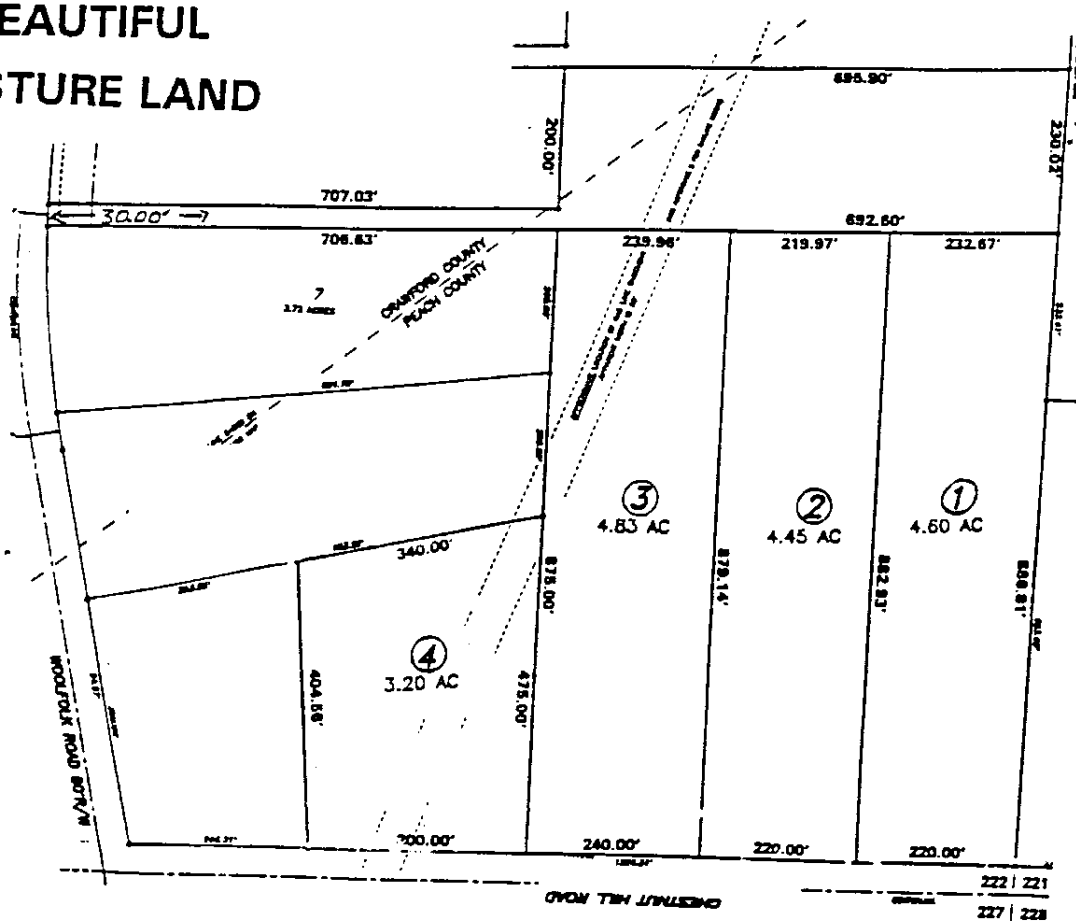

BEAUTIFUL  
PASTURE LAND

GREAT LOCATION  
FOR HORSES

CONVENIENT TO  
BYRON AND FORT VALLEY

DIRECTIONS:

FROM FORT VALLEY,  
TAKE HWY 341 N TO THE  
HWY 49 CONNECTOR, TURN RIGHT  
AND GO APPROX 1/2 MILE AND TURN  
LEFT ON TO WOOLFOLK ROAD. GO OUT  
APPROX 2 MILES AND TURN RIGHT ON  
TO CHESTNUT HILL ROAD.