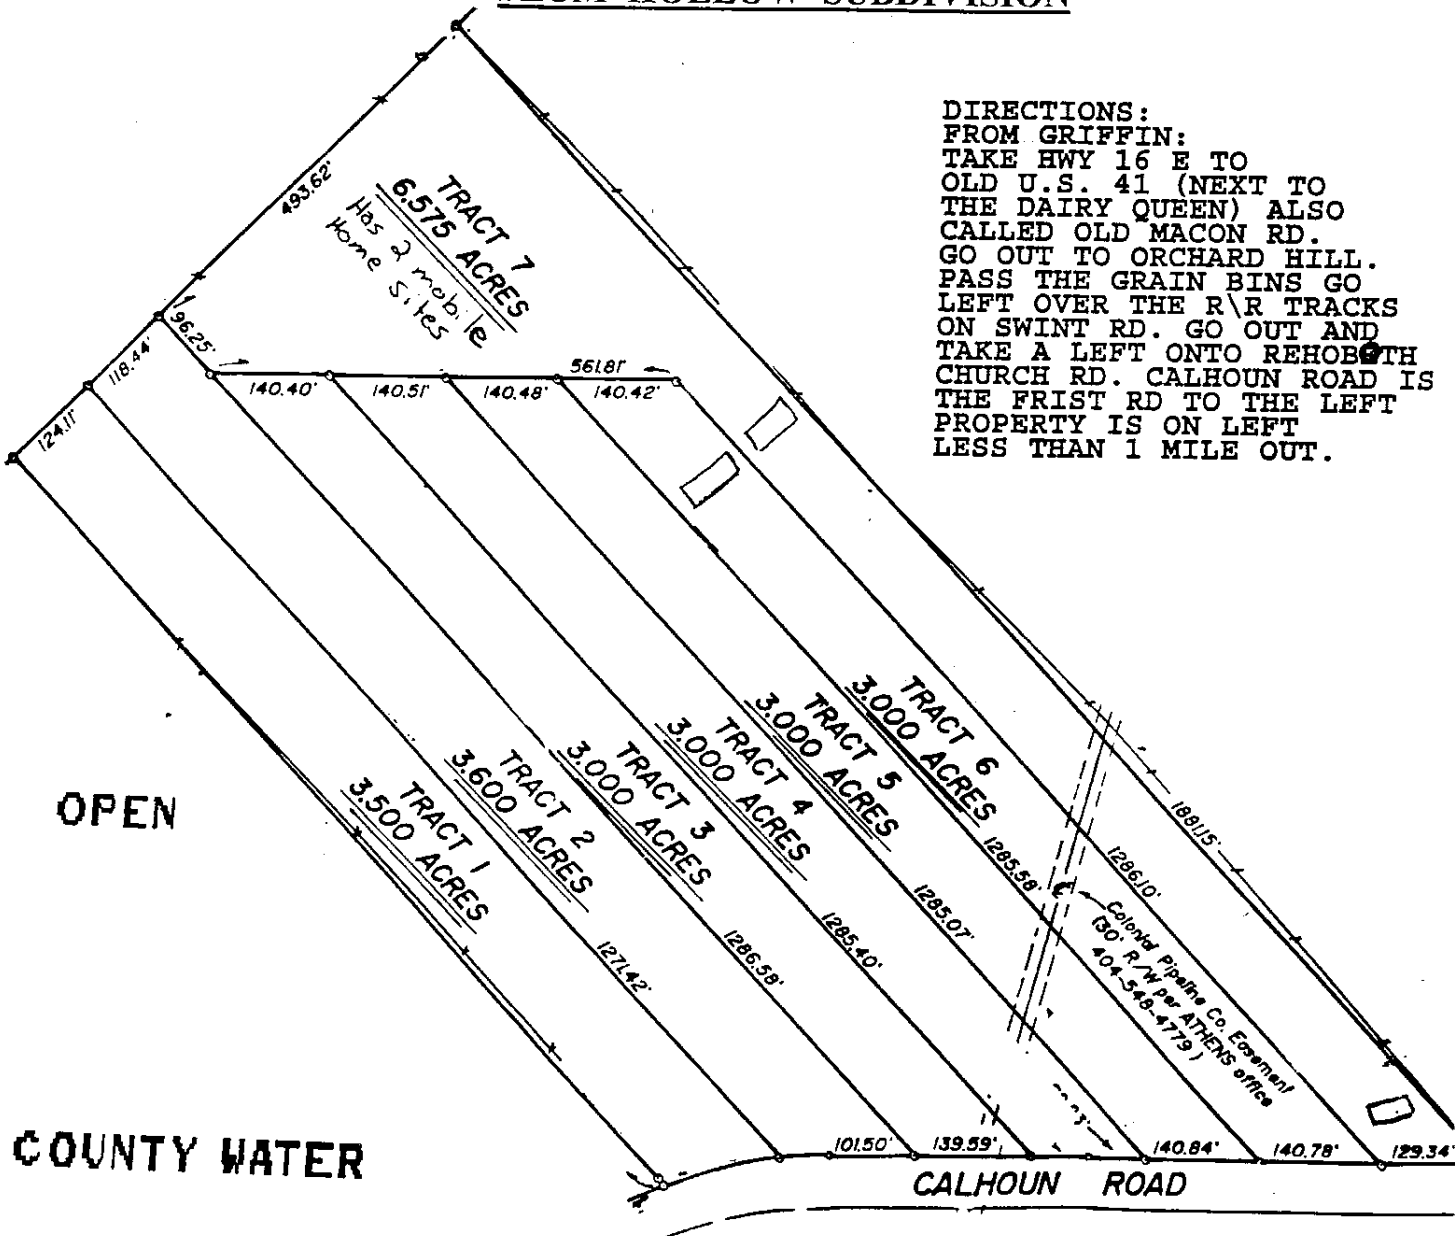

DIRECTIONS:
FROM GRIFFIN:
TAKE HWY 16 E TO
OLD U.S. 41 (NEXT TO
THE DAIRY QUEEN) ALSO
CALLED OLD MACON RD.
GO OUT TO ORCHARD HILL.
PASS THE GRAIN BINS GO
LEFT OVER THE R\R TRACKS
ON SWINT RD. GO OUT AND
TAKE A LEFT ONTO REHOBOTH
CHURCH RD. CALHOUN ROAD IS
THE FRIST RD TO THE LEFT
PROPERTY IS ON LEFT
LESS THAN 1 MILE OUT.