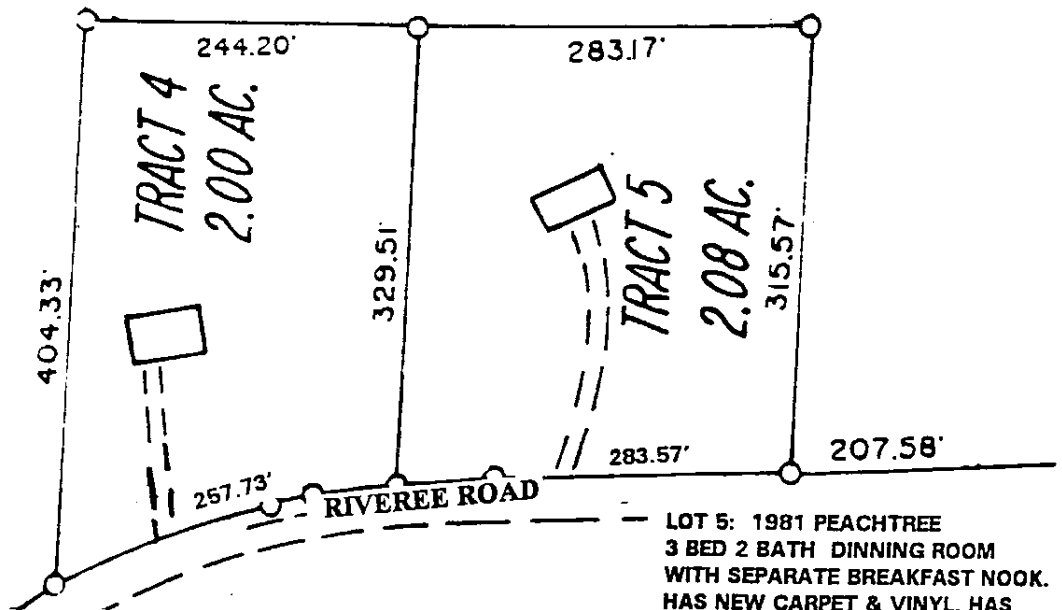

**SPALDING COUNTY -- GEORGIA
RIVEREE ROAD SUBDIVISION**

HARD WOODS

LOTS OF SHADE

**LOT 4: 1981 PEACHTREE
3 BED 2 BATH-SEPARATE DINNING
AND BREAKFAST NOOK- NEW CARPET &
VINYL . WITH CENTRAL HEAT AND AIR
HAS LONG FRONT DECK & SCREENED
REAR PORCH!!!**

**LOT 5: 1981 PEACHTREE
3 BED 2 BATH DINNING ROOM
WITH SEPARATE BREAKFAST NOOK.
HAS NEW CARPET & VINYL. HAS
LARGE FRONT & REAR DECKS WITH
CENTRAL HEAT & AIR.**

LARGE MAGNOLIA TREES

READY TO MOVE INTO!!!!

**DIRECTIONS: HWY 16 W
(FROM WENDY'S) GO OUT
APPROX. 6 MILES (WATCH FOR
RUCK'S DAIRY ON RIGHT)
TURN LEFT ON LAKEVIEW DRIVE.
GO APPROX. 1 MILE TO THE 2ND LEFT
THIS IS RIVEREE ROAD. PROPERTY IS
1/4 MILE OUT, ON THE LEFT!!!**