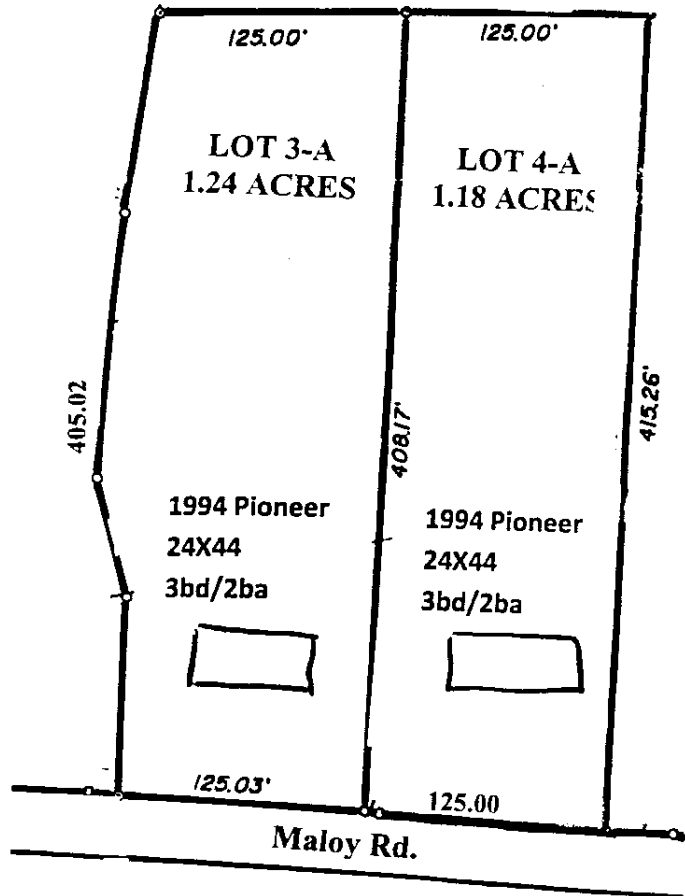

PAGE 1

Directions:  
From Griffin: Take Hwy. 19/41 South to the Jackson/Newnan Exit Hwy. 16. Turn right. Go thru The light at Pinehill and Hwy. 16 will turn into a 2 lane Hwy. Go approx. 1 mile and turn left onto Maloy Rd. Go thru the 3-way stop..continue straight Approx. 1 1/2 to 2 miles. Look for our signs On the right.