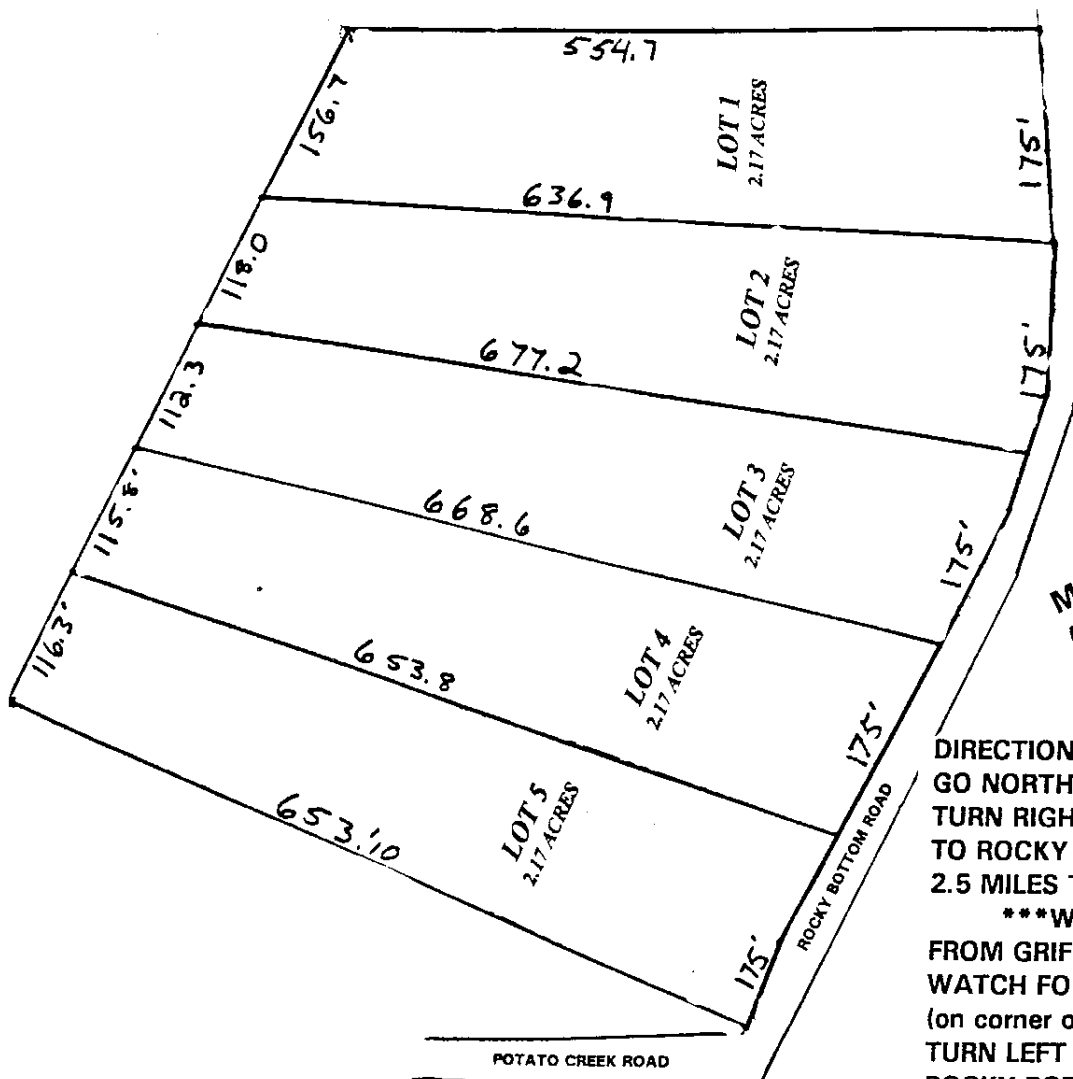

...Where Country Living Begins...

**For more information on this Property
or others that we have Please Call:**

770-227-7227

or

1-800-464-9199

1415 W. McIntosh Rd. Griffin, GA 30223

**UPSON COUNTY --- GEORGIA
ROCKY BOTTOM ROAD SUBDIVISION**

**BEAUTIFUL
WOODED LOTS!!!!**

**MANUFACTURED HOME APPROVED
(SINGLE WIDE OR DOUBLE WIDE)**

**DIRECTIONS: FROM THOMASTON,
GO NORTH ON HWY 19, APPROX 4 MILES.
TURN RIGHT ON DELRAY RD., THEN 3 MILES
TO ROCKY BOTTOM RD. LEFT THEN GO
2.5 MILES TO PROPERTY**

*****WATCH FOR OUR SIGNS*****

**FROM GRIFFIN: GO HWY 19 SOUTH
WATCH FOR NEW B.P. STATION
(on corner of 19 and Delray)
TURN LEFT ON DELRAY RD. THEN 3 MILES TO
ROCKY BOTTOM RD. LEFT THEN OUT 2.5
MILES PROPERTY IS ON LEFT!!!!**