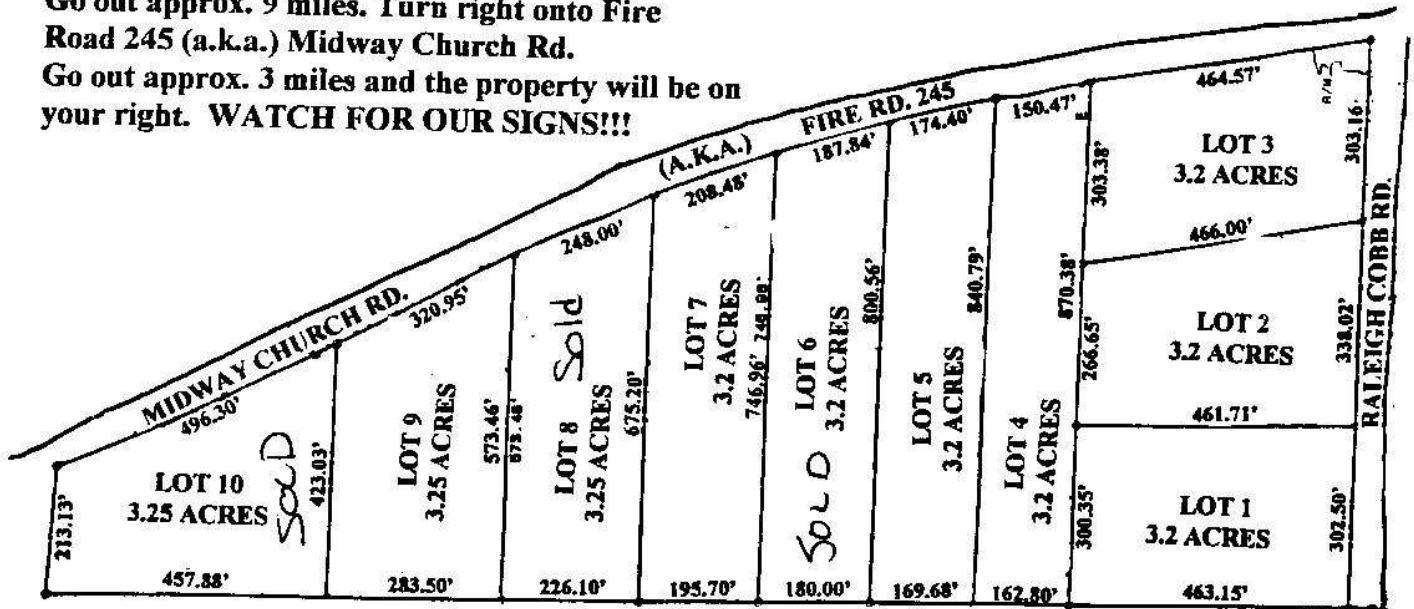

# PULASKI COUNTY

## MIDWAY ACRES

**DIRECTIONS:**

FROM Hawkinsville – Take  
 Hwy. 341 South towards Eastman.  
 From Allen Young Homes (on Hwy 341)  
 Go out approx. 9 miles. Turn right onto Fire  
 Road 245 (a.k.a.) Midway Church Rd.  
 Go out approx. 3 miles and the property will be on  
 your right. **WATCH FOR OUR SIGNS!!!**

**GENTLY ROLLING  
 BEAUTIFUL LOTS**

GRIFFIN 770-227-7227 OR TOLL FREE 1-800-464-9199