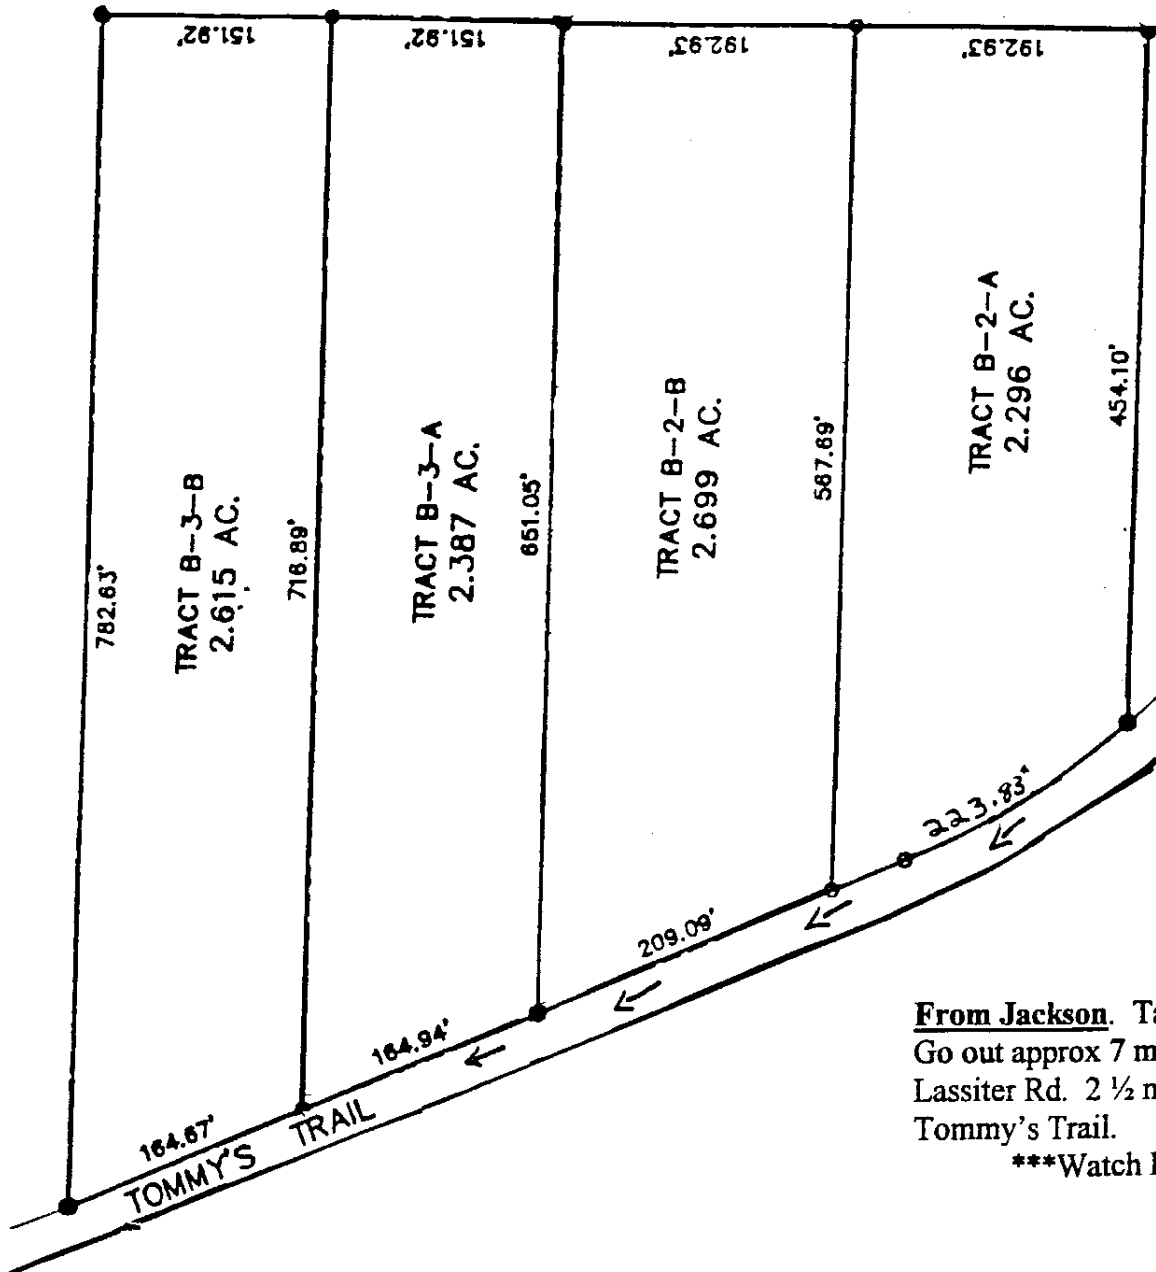

**Directions:**  
 From I-75 take exit 198  
 Towards High Falls Sta  
 Park. Go out approx 4  
 Miles and turn right on  
 Tingle Rd. STAY ON T  
 ROAD. The road name  
 Changes at each stop sig  
 (Tingle, Teagle, & Crai  
 When rd. deadends at  
 Freeman Rd. Turn right  
 Go up Freeman approx  
 1 mile and turn Left ont  
 Lassiter Rd. Go out app  
 3 miles and you will turn  
 left onto Tommy's Trail.  
 Lots will be 2/10 mile do  
 On the right.

**From Jackson.** Take Hwy. 23 South  
 Go out approx 7 miles and turn Right onto  
 Lassiter Rd. 2 1/2 miles then turn Right onto  
 Tommy's Trail.

\*\*\*Watch For Our Signs\*\*\*